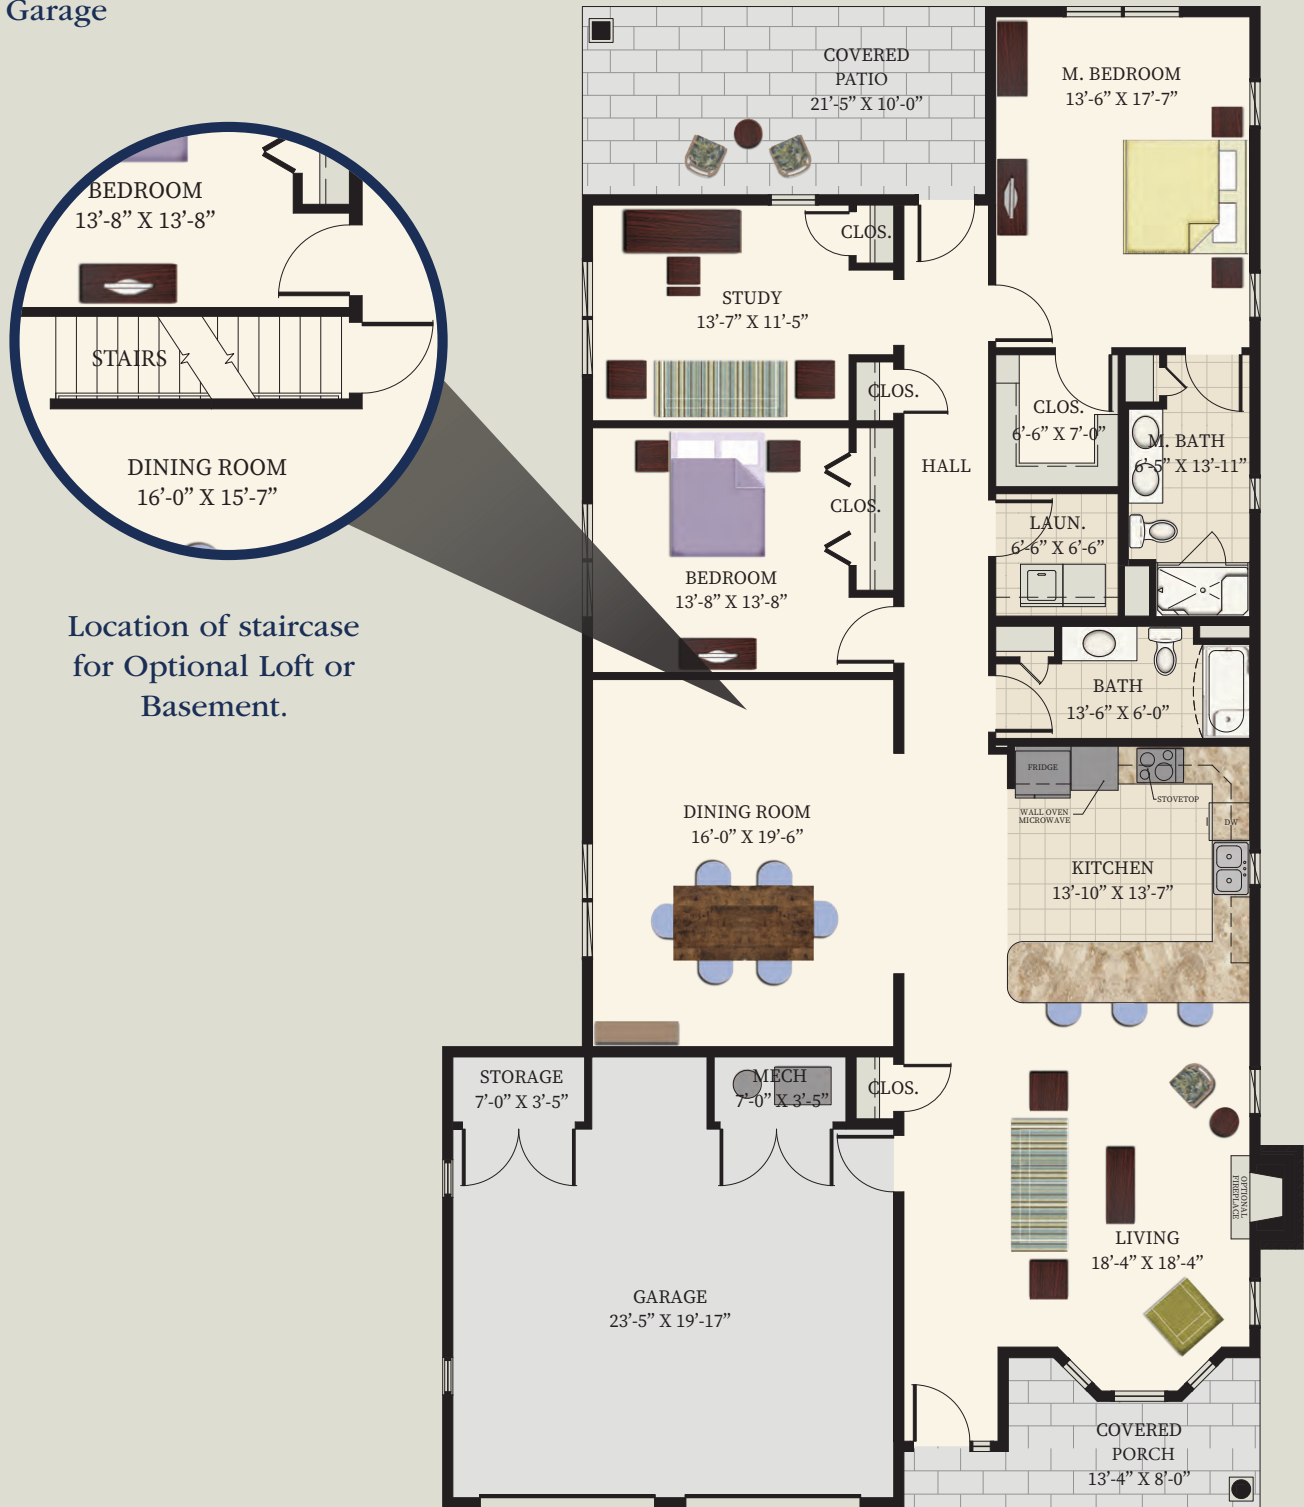

Warwick Standard Floor Plan

Living Space 2,168 Sq. Ft.

2 Bedrooms / 2 Full Baths / Den /
Dining Room / Covered Porch & Covered Patio
2 Car Garage

Floor plans and pricing are subject to change.